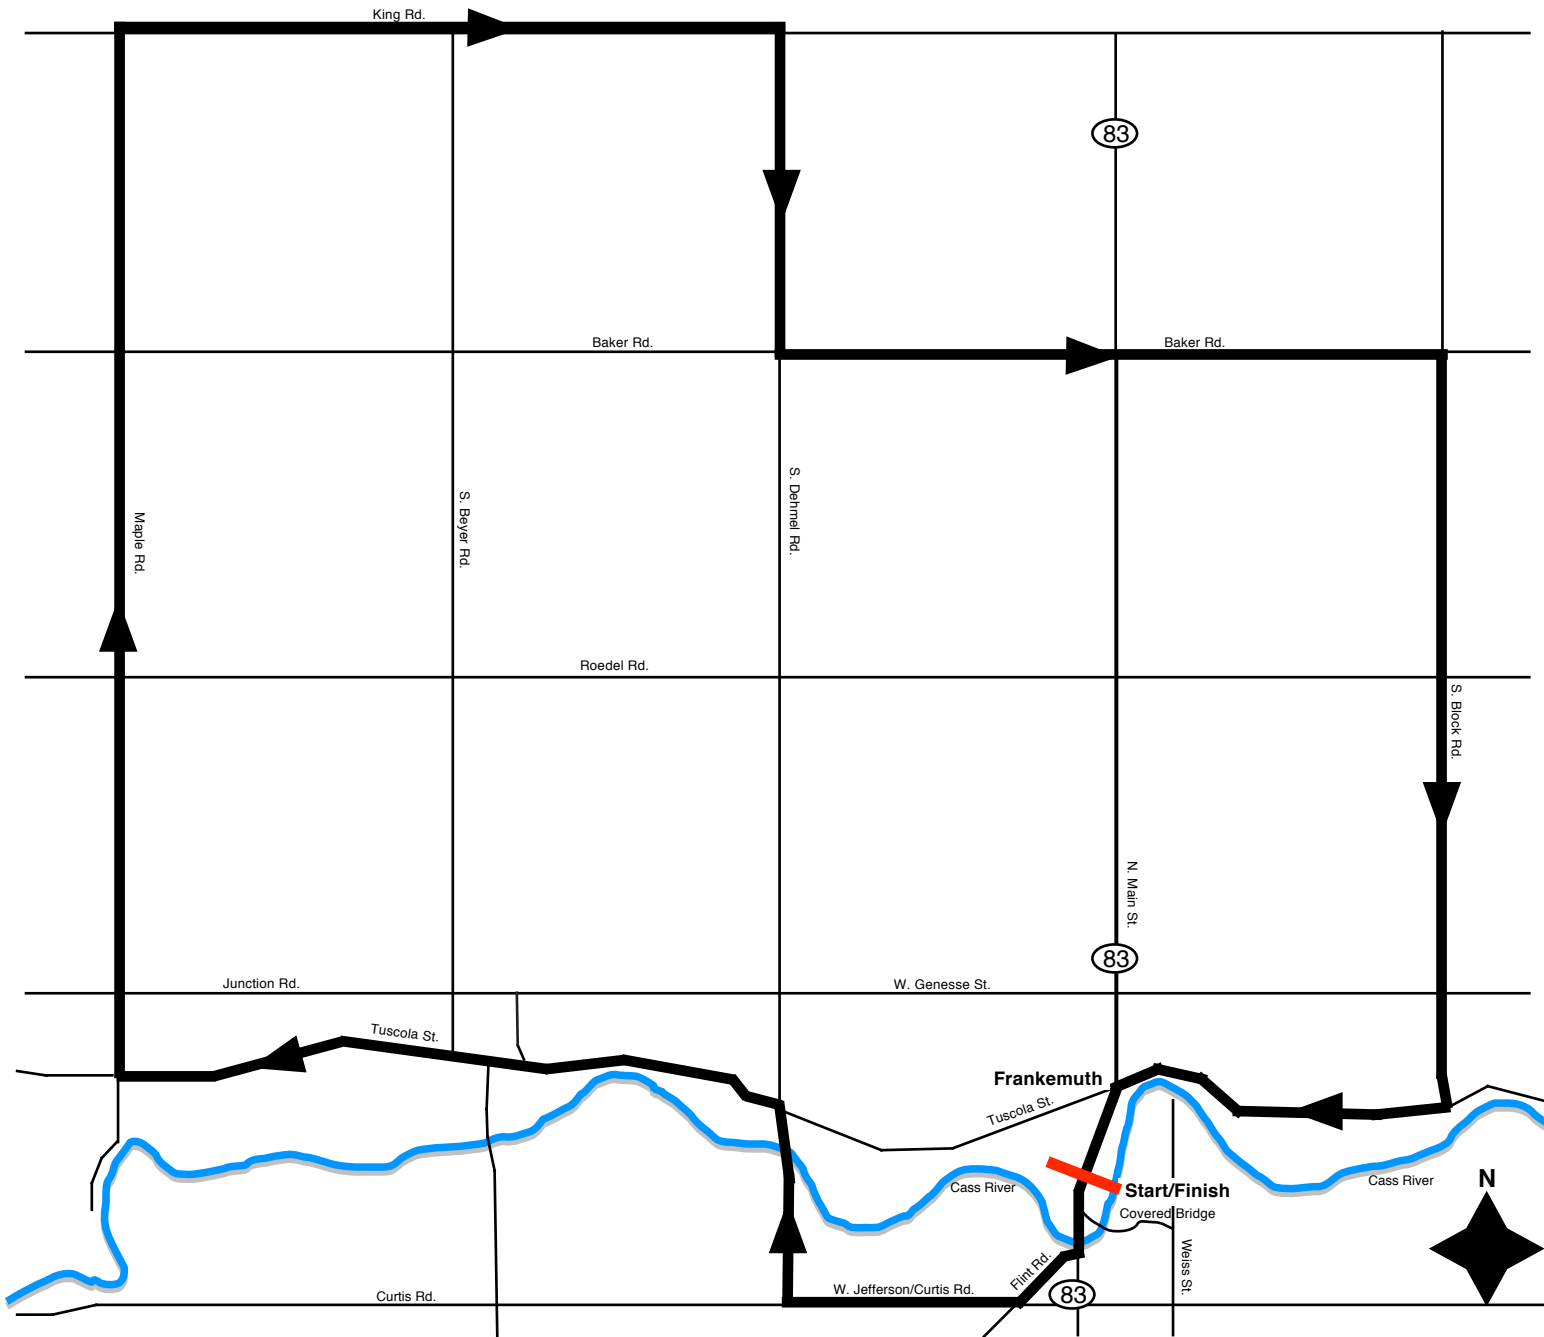

Tri- City Cyclists Tour de Frankenmuth

- Main to Flint turn **R**
- Flint to Curtis turn **R**
- Curtis to Dehmel
- Dehmel to Tuscola turn **L**
- Tuscola to Maple turn **R**
- Maple to King turn **R**
- King to Dehmel turn **R**
- Dehmel to Baker turn **L**
- Baker to Block turn **R**
- Block to Tuscola turn **R**
- Tuscola to Main turn **L**